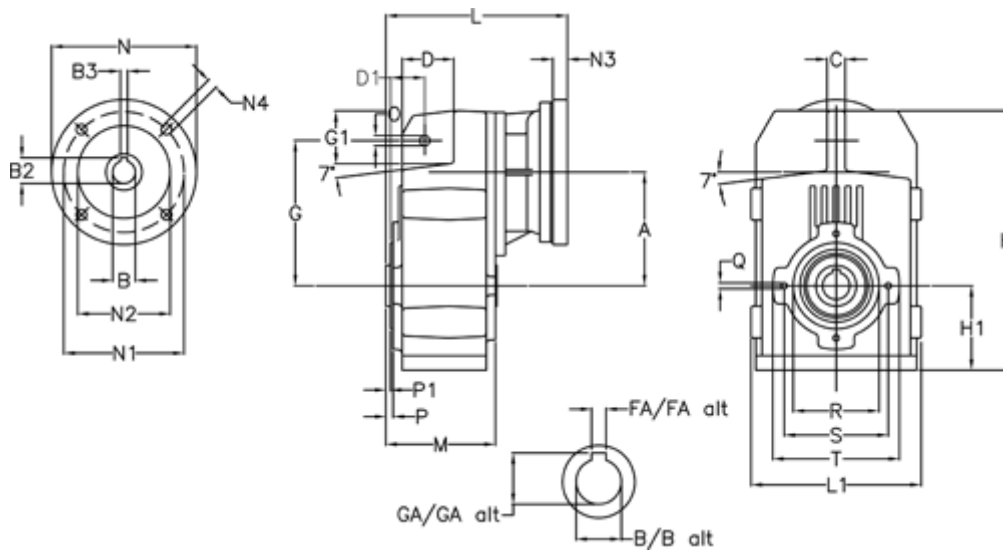

Article number: 29560516563225  
 Description: Shaft mounted gear  
 A512H50-165,6-P71B5

## Measures

A = 211.30	FA = 14	M = 163.0	Q = M12x19
B = 50	G = 278	N = 160	R = 180
B1 = 14	G1 = 105.5	N1 = 130	S = 215
B2 = 16.3	GA = 53.5	N2 = 110	T = 250
B3 = 5	H = 479.0	N4 = M8x16	
C = 20	H1 = 144.0	O = 22	
D = 93.5	L = 268.0	P = 8.5	
D1 = 65.0	L1 = 273	P1 = 4.5	